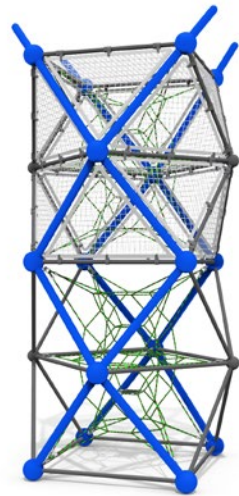

NEW DESIGN **X-Tower**

New Design

Playground Net manufacturer RX Compound wire Rope
Customized Design for playground Equipment

Use Zone View

Product Number	RC-X1
Age	6~12
Capacity	10
Product Size	(m) 3.41 X 3.31 ('-") 11' 2" X 10' 10"
Overall Height	(m) 3.55 / ('-) 11' 8"
Fall Height	(m) 1.66 / ('-) 5' 5"
Use Zone	(m) 6.41 X 6.31 ('-") 21' X 20' 8"

Use Zone View

Product Number	RC-X1-S
Age	6~12
Capacity	10
Product Size	(m) 5.96 X 6.01 ('-") 19' 7" X 19' 19"
Overall Height	(m) 3.55 / ('-) 11' 8"
Fall Height	(m) 1.66 / ('-) 5' 5"
Use Zone	(m) 9.96 X 9.96 ('-") 32' 8" X 32' 8"

Use Zone View

Product Number	RC-X2
Age	6~12
Capacity	20
Product Size	(m) 3.41 X 3.31 ('-") 11' 2" X 10' 10"
Overall Height	(m) 6.49 / ('-) 21' 4"
Fall Height	(m) 1.66 / ('-) 5' 5"
Use Zone	(m) 6.41 X 6.31 ('-") 21' X 20' 8"

6

To more see 'SCAN'
RC-X1

Product Number	RC-X2-S
Product name	X Tower2 with slide
Age	6~12
Capacity	40
Product Size	(m) 14.34 X 3.41 ('-") 47' 1" X 11' 2"
Overall Hight	(m) 6.49 / ('-) 21' 4"
Fall Hight	(m) 1.66 / ('-) 5' 5"
Use Zone	(m) 18.55 X 7.07 ('-") 60' 11" X 23' 3"