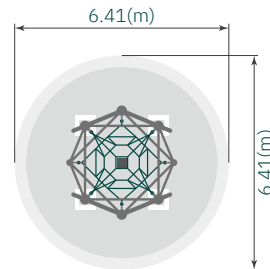

NEW DESIGN **X-Tower**

New Design

Playground Net manufacturer RX Compound wire Rope
Customized Design for playground Equipment

Use Zone View

Product Number	RC-X1
Age	6~12
Capacity	10
Product Size	(m) 3.41 X 3.31 ('-") 11' 2" X 10' 10"
Overall Height	(m) 3.55 / ('-) 11' 8"
Fall Height	(m) 1.66 / ('-) 5' 5"
Use Zone	(m) 6.41 X 6.31 ('-") 21' X 20' 8"

Use Zone View

Product Number	RC-X1-S
Age	6~12
Capacity	10
Product Size	(m) 5.96 X 6.01 ('-") 19' 7" X 19' 19"
Overall Height	(m) 3.55 / ('-) 11' 8"
Fall Height	(m) 1.66 / ('-) 5' 5"
Use Zone	(m) 9.96 X 9.96 ('-") 32' 8" X 32' 8"

Use Zone View

Product Number	RC-X2
Age	6~12
Capacity	20
Product Size	(m) 3.41 X 3.31 ('-") 11' 2" X 10' 10"
Overall Height	(m) 6.49 / ('-) 21' 4"
Fall Height	(m) 1.66 / ('-) 5' 5"
Use Zone	(m) 6.41 X 6.31 ('-") 21' X 20' 8"

6

To more see 'SCAN'
RC-X1

Product Number	RC-X2-S
Product name	X Tower2 with slide
Age	6~12
Capacity	40
Product Size	(m) 14.34 X 3.41 ('-") 47' 1" X 11' 2"
Overall Hight	(m) 6.49 / ('-) 21' 4"
Fall Hight	(m) 1.66 / ('-) 5' 5"
Use Zone	(m) 18.55 X 7.07 ('-") 60' 11" X 23' 3"