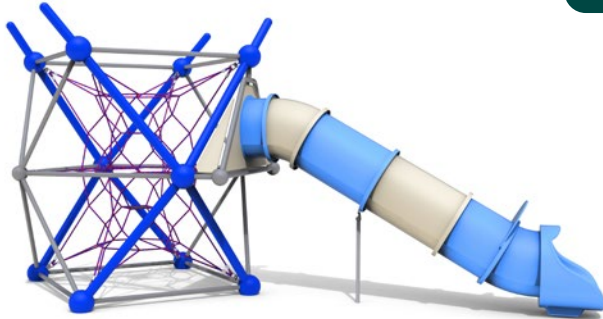

NEW DESIGN **X-Tower**

New Design

Playground Net manufacturer RX Compound wire Rope
Customized Design for playground Equipment

Use Zone View

Product Number	RC-X1
Age	6~12
Capacity	10
Product Size	(m) 3.41 X 3.31 ('-") 11' 2" X 10' 10"
Overall Height	(m) 3.55 / ('-) 11' 8"
Fall Height	(m) 1.66 / ('-) 5' 5"
Use Zone	(m) 6.41 X 6.31 ('-") 21' X 20' 8"

Use Zone View

Product Number	RC-X1-S
Age	6~12
Capacity	10
Product Size	(m) 5.96 X 6.01 ('-") 19' 7" X 19' 19"
Overall Height	(m) 3.55 / ('-) 11' 8"
Fall Height	(m) 1.66 / ('-) 5' 5"
Use Zone	(m) 9.96 X 9.96 ('-") 32' 8" X 32' 8"

Use Zone View

Product Number	RC-X2
Age	6~12
Capacity	20
Product Size	(m) 3.41 X 3.31 ('-") 11' 2" X 10' 10"
Overall Height	(m) 6.49 / ('-) 21' 4"
Fall Height	(m) 1.66 / ('-) 5' 5"
Use Zone	(m) 6.41 X 6.31 ('-") 21' X 20' 8"

6

To more see 'SCAN'
RC-X1

Product Number	RC-X2-S
Product name	X Tower2 with slide
Age	6~12
Capacity	40
Product Size	(m) 14.34 X 3.41 ('-") 47' 1" X 11' 2"
Overall Hight	(m) 6.49 / ('-) 21' 4"
Fall Hight	(m) 1.66 / ('-) 5' 5"
Use Zone	(m) 18.55 X 7.07 ('-") 60' 11" X 23' 3"