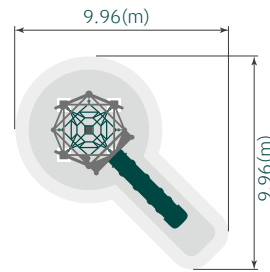

NEW DESIGN **X-Tower**

New Design

Playground Net manufacturer RX Compound wire Rope
Customized Design for playground Equipment

Use Zone View

Product Number	RC-X1
Age	6~12
Capacity	10
Product Size	(m) 3.41 X 3.31 ('-") 11' 2" X 10' 10"
Overall Height	(m) 3.55 / ('-) 11' 8"
Fall Height	(m) 1.66 / ('-) 5' 5"
Use Zone	(m) 6.41 X 6.31 ('-") 21' X 20' 8"

Use Zone View

Product Number	RC-X1-S
Age	6~12
Capacity	10
Product Size	(m) 5.96 X 6.01 ('-") 19' 7" X 19' 19"
Overall Height	(m) 3.55 / ('-) 11' 8"
Fall Height	(m) 1.66 / ('-) 5' 5"
Use Zone	(m) 9.96 X 9.96 ('-") 32' 8" X 32' 8"

Use Zone View

Product Number	RC-X2
Age	6~12
Capacity	20
Product Size	(m) 3.41 X 3.31 ('-") 11' 2" X 10' 10"
Overall Height	(m) 6.49 / ('-) 21' 4"
Fall Height	(m) 1.66 / ('-) 5' 5"
Use Zone	(m) 6.41 X 6.31 ('-") 21' X 20' 8"

6

To more see 'SCAN'
RC-X1

Product Number	RC-X2-S
Product name	X Tower2 with slide
Age	6~12
Capacity	40
Product Size	(m) 14.34 X 3.41 ('-") 47' 1" X 11' 2"
Overall Hight	(m) 6.49 / ('-) 21' 4"
Fall Hight	(m) 1.66 / ('-) 5' 5"
Use Zone	(m) 18.55 X 7.07 ('-") 60' 11" X 23' 3"