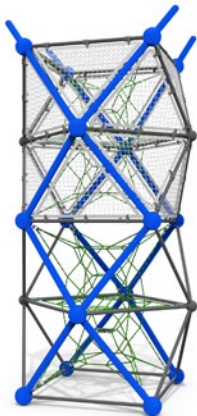

NEW DESIGN **X-Tower**

New Design

Playground Net manufacturer RX Compound wire Rope
Customized Design for playground Equipment

Use Zone View

Product Number	RC-X1
Age	6~12
Capacity	10
Product Size	(m) 3.41 X 3.31 ('-") 11' 2" X 10' 10"
Overall Height	(m) 3.55 / ('-) 11' 8"
Fall Height	(m) 1.66 / ('-) 5' 5"
Use Zone	(m) 6.41 X 6.31 ('-") 21' X 20' 8"

Use Zone View

Product Number	RC-X1-S
Age	6~12
Capacity	10
Product Size	(m) 5.96 X 6.01 ('-") 19' 7" X 19' 19"
Overall Height	(m) 3.55 / ('-) 11' 8"
Fall Height	(m) 1.66 / ('-) 5' 5"
Use Zone	(m) 9.96 X 9.96 ('-") 32' 8" X 32' 8"

Use Zone View

Product Number	RC-X2
Age	6~12
Capacity	20
Product Size	(m) 3.41 X 3.31 ('-") 11' 2" X 10' 10"
Overall Height	(m) 6.49 / ('-) 21' 4"
Fall Height	(m) 1.66 / ('-) 5' 5"
Use Zone	(m) 6.41 X 6.31 ('-") 21' X 20' 8"

6

To more see 'SCAN'
RC-X1

Product Number	RC-X2-S
Product name	X Tower2 with slide
Age	6~12
Capacity	40
Product Size	(m) 14.34 X 3.41 ('-") 47' 1" X 11' 2"
Overall Hight	(m) 6.49 / ('-) 21' 4"
Fall Hight	(m) 1.66 / ('-) 5' 5"
Use Zone	(m) 18.55 X 7.07 ('-") 60' 11" X 23' 3"