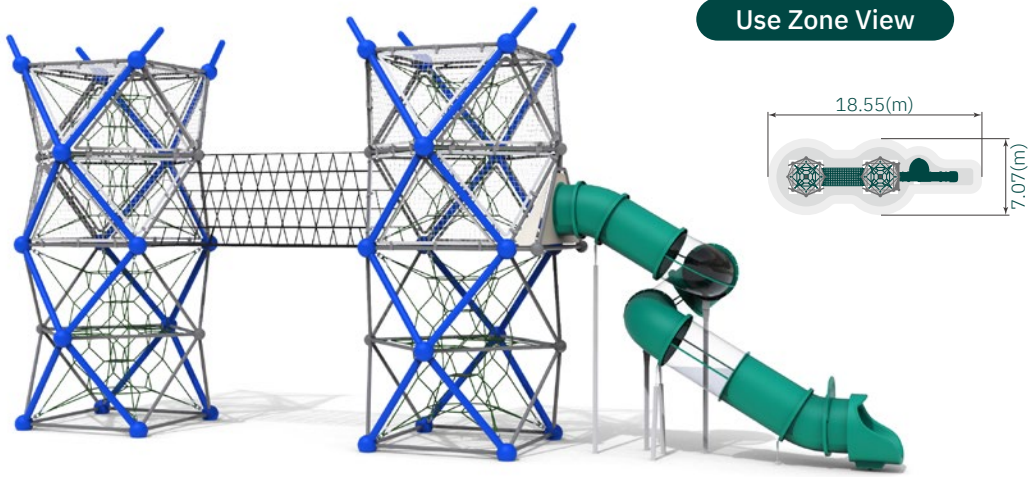

NEW DESIGN **X-Tower**

New Design

Playground Net manufacturer RX Compound wire Rope
Customized Design for playground Equipment

Use Zone View

Product Number	RC-X1
Age	6~12
Capacity	10
Product Size	(m) 3.41 X 3.31 ('-") 11' 2" X 10' 10"
Overall Height	(m) 3.55 / ('-) 11' 8"
Fall Height	(m) 1.66 / ('-) 5' 5"
Use Zone	(m) 6.41 X 6.31 ('-") 21' X 20' 8"

Use Zone View

Product Number	RC-X1-S
Age	6~12
Capacity	10
Product Size	(m) 5.96 X 6.01 ('-") 19' 7" X 19' 19"
Overall Height	(m) 3.55 / ('-) 11' 8"
Fall Height	(m) 1.66 / ('-) 5' 5"
Use Zone	(m) 9.96 X 9.96 ('-") 32' 8" X 32' 8"

Use Zone View

Product Number	RC-X2
Age	6~12
Capacity	20
Product Size	(m) 3.41 X 3.31 ('-") 11' 2" X 10' 10"
Overall Height	(m) 6.49 / ('-) 21' 4"
Fall Height	(m) 1.66 / ('-) 5' 5"
Use Zone	(m) 6.41 X 6.31 ('-") 21' X 20' 8"

6

To more see 'SCAN'
RC-X1

Product Number	RC-X2-S
Product name	X Tower2 with slide
Age	6~12
Capacity	40
Product Size	(m) 14.34 X 3.41 ('-") 47' 1" X 11' 2"
Overall Hight	(m) 6.49 / ('-) 21' 4"
Fall Hight	(m) 1.66 / ('-) 5' 5"
Use Zone	(m) 18.55 X 7.07 ('-") 60' 11" X 23' 3"