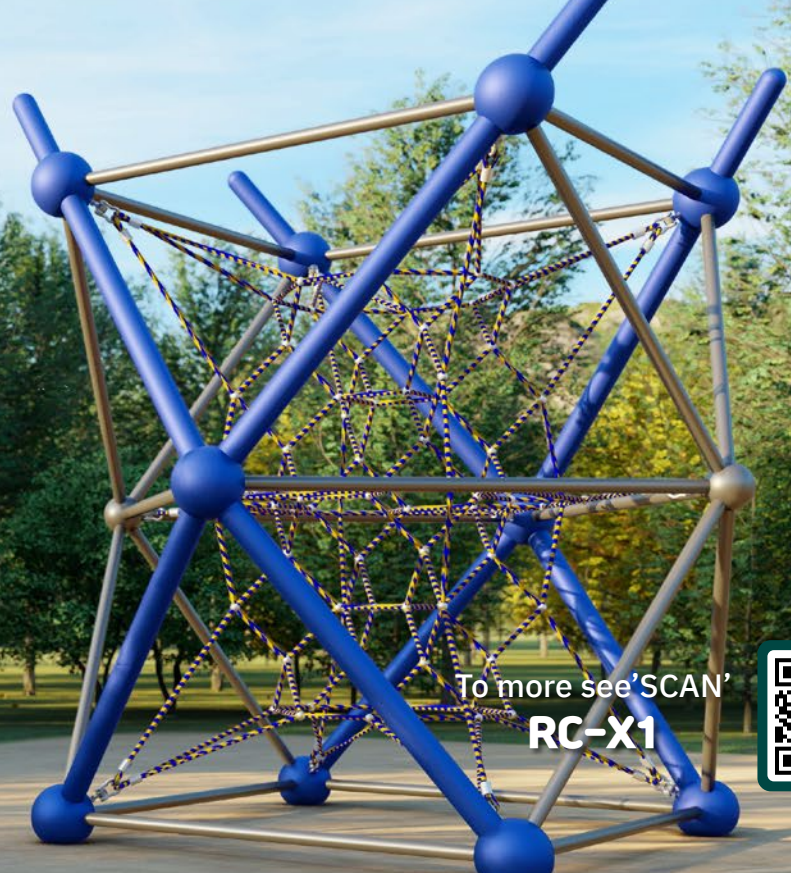

NEW DESIGN **X-Tower**

New Design

Playground Net manufacturer RX Compound wire Rope
Customized Design for playground Equipment

Use Zone View

Product Number	RC-X1
Age	6~12
Capacity	10
Product Size	(m) 3.41 X 3.31 ('-") 11' 2" X 10' 10"
Overall Height	(m) 3.55 / ('-) 11' 8"
Fall Height	(m) 1.66 / ('-) 5' 5"
Use Zone	(m) 6.41 X 6.31 ('-") 21' X 20' 8"

Use Zone View

Product Number	RC-X1-S
Age	6~12
Capacity	10
Product Size	(m) 5.96 X 6.01 ('-") 19' 7" X 19' 19"
Overall Height	(m) 3.55 / ('-) 11' 8"
Fall Height	(m) 1.66 / ('-) 5' 5"
Use Zone	(m) 9.96 X 9.96 ('-") 32' 8" X 32' 8"

Use Zone View

Product Number	RC-X2
Age	6~12
Capacity	20
Product Size	(m) 3.41 X 3.31 ('-") 11' 2" X 10' 10"
Overall Height	(m) 6.49 / ('-) 21' 4"
Fall Height	(m) 1.66 / ('-) 5' 5"
Use Zone	(m) 6.41 X 6.31 ('-") 21' X 20' 8"

6

To more see 'SCAN'
RC-X1

Product Number	RC-X2-S
Product name	X Tower2 with slide
Age	6~12
Capacity	40
Product Size	(m) 14.34 X 3.41 ('-") 47' 1" X 11' 2"
Overall Hight	(m) 6.49 / ('-) 21' 4"
Fall Hight	(m) 1.66 / ('-) 5' 5"
Use Zone	(m) 18.55 X 7.07 ('-") 60' 11" X 23' 3"