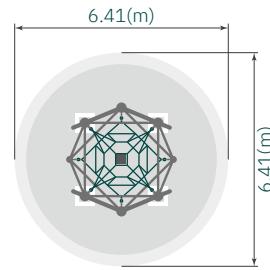

NEW DESIGN **X-Tower**

New Design

Playground Net manufacturer RX Compound wire Rope
Customized Design for playground Equipment

Use Zone View

Product Number	RC-X1
Age	6~12
Capacity	10
Product Size	(m) 3.41 X 3.31 ('-") 11' 2" X 10' 10"
Overall Height	(m) 3.55 / ('-) 11' 8"
Fall Height	(m) 1.66 / ('-) 5' 5"
Use Zone	(m) 6.41 X 6.31 ('-") 21' X 20' 8"

Use Zone View

Product Number	RC-X1-S
Age	6~12
Capacity	10
Product Size	(m) 5.96 X 6.01 ('-") 19' 7" X 19' 19"
Overall Height	(m) 3.55 / ('-) 11' 8"
Fall Height	(m) 1.66 / ('-) 5' 5"
Use Zone	(m) 9.96 X 9.96 ('-") 32' 8" X 32' 8"

Use Zone View

Product Number	RC-X2
Age	6~12
Capacity	20
Product Size	(m) 3.41 X 3.31 ('-") 11' 2" X 10' 10"
Overall Height	(m) 6.49 / ('-) 21' 4"
Fall Height	(m) 1.66 / ('-) 5' 5"
Use Zone	(m) 6.41 X 6.31 ('-") 21' X 20' 8"

6

To more see 'SCAN'
RC-X1

Product Number	RC-X2-S
Product name	X Tower2 with slide
Age	6~12
Capacity	40
Product Size	(m) 14.34 X 3.41 ('-") 47' 1" X 11' 2"
Overall Hight	(m) 6.49 / ('-) 21' 4"
Fall Hight	(m) 1.66 / ('-) 5' 5"
Use Zone	(m) 18.55 X 7.07 ('-") 60' 11" X 23' 3"